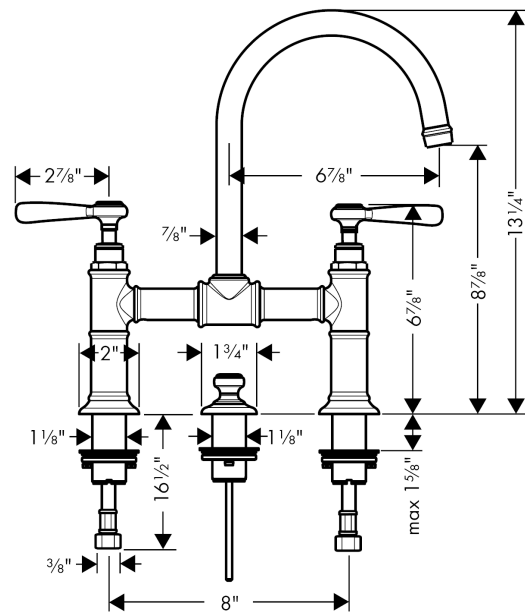

AXOR Montreux

Axor Montreux Widespread Faucet with Lever Handles, Bridge Model, 1.2 GPM

Finishes : **chrome** Part no. : **16511001**

Description

Features

- Laminar spray
- Flow: 1.2 GPM
- 90° ceramic valves
- Includes pop-up assembly
- Swivel range 150°

Item details

List Price \$ 1,420.00

Technology

Compliance

Product image

Scale drawing

AXOR Montreux

Axor Montreux Widespread Faucet with Lever Handles, Bridge Model, 1.2 GPM

Finishes : **chrome** Part no. : **16511001**

Exploded drawing

Year of production: >07/16

AXOR Montreux

Axor Montreux Widespread Faucet with Lever Handles, Bridge Model, 1.2 GPM

Finishes : **chrome** Part no. : **16511001**

Spare parts list

Year of production: >07/16

Pos.	Description	Part no.	Price	PU
1	handle	16691000	-	1
2	set of screw covers, cold / hot water / neutral	97987000	-	1
3	shut off unit right closing	94009000	-	1
4	shut off unit left closing	94008000	-	1
5	fixing set for shut off unit	96078000	-	1
6	diverter knob	98619000	-	1
7	spout cpl.	97990000	-	1
8	aerator M18x1 (4,5 l/min)	93062000	-	1
9	hollow set screw M4x5	98731000	-	1
10	pull rod	94067000	-	1
11	connection hose 23½" M10x1 3/8"	14099001	-	1
12	sleeve	97993000	-	1
13	lever collar	92849000	-	1
a	pop up waste	88509000	-	1
b	escutcheon	98620000	-	1
c	sleeve	92712000	-	1