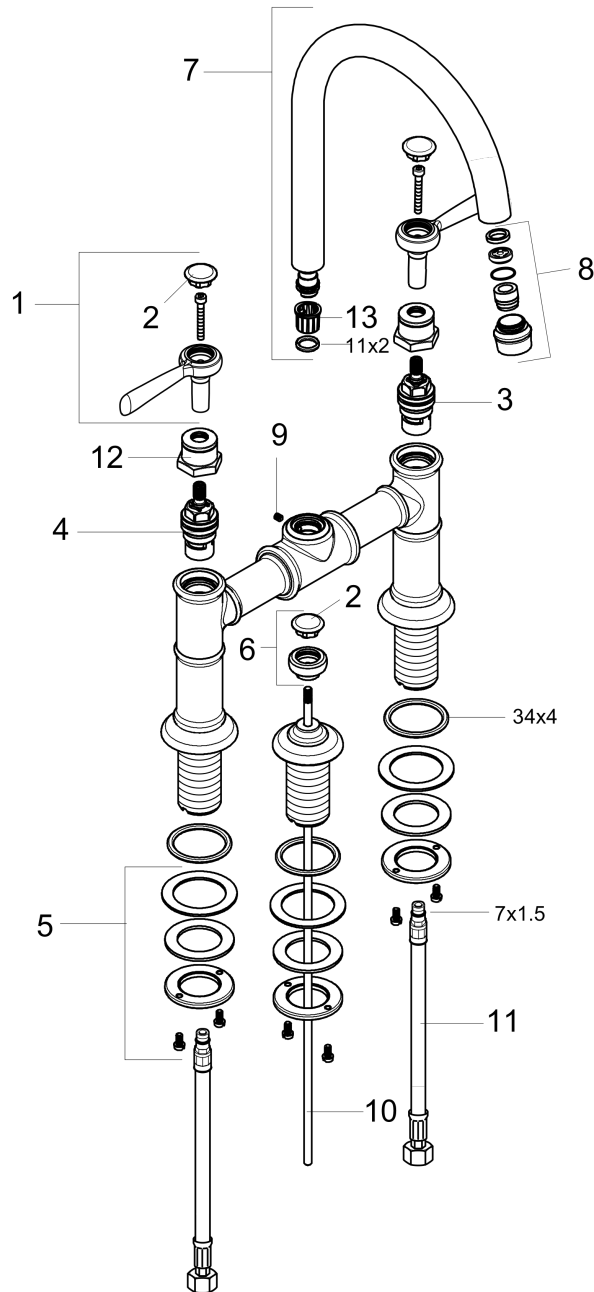

AXOR Montreux

Axor Montreux Widespread Faucet with Lever Handles, Bridge Model, 1.2 GPM

Finishes : **chrome** Part no. : **16511001**

Description

Features

- Laminar spray
- Flow: 1.2 GPM
- 90° ceramic valves
- Includes pop-up assembly
- Swivel range 150°

Item details

List Price \$ 1,420.00

Technology

Compliance

Product image

Scale drawing

AXOR Montreux

Axor Montreux Widespread Faucet with Lever Handles, Bridge Model, 1.2 GPM

Finishes : **chrome** Part no. : **16511001**

Exploded drawing

Year of production: >07/16

AXOR Montreux

Axor Montreux Widespread Faucet with Lever Handles, Bridge Model, 1.2 GPM

Finishes : **chrome** Part no. : **16511001**

Spare parts list

Year of production: >07/16

Pos.	Description	Part no.	Price	PU
1	handle	16691000	-	1
2	set of screw covers, cold / hot water / neutral	97987000	-	1
3	shut off unit right closing	94009000	-	1
4	shut off unit left closing	94008000	-	1
5	fixing set for shut off unit	96078000	-	1
6	diverter knob	98619000	-	1
7	spout cpl.	97990000	-	1
8	aerator M18x1 (4,5 l/min)	93062000	-	1
9	hollow set screw M4x5	98731000	-	1
10	pull rod	94067000	-	1
11	connection hose 23½" M10x1 3/8"	14099001	-	1
12	sleeve	97993000	-	1
13	lever collar	92849000	-	1
a	pop up waste	88509000	-	1
b	escutcheon	98620000	-	1
c	sleeve	92712000	-	1